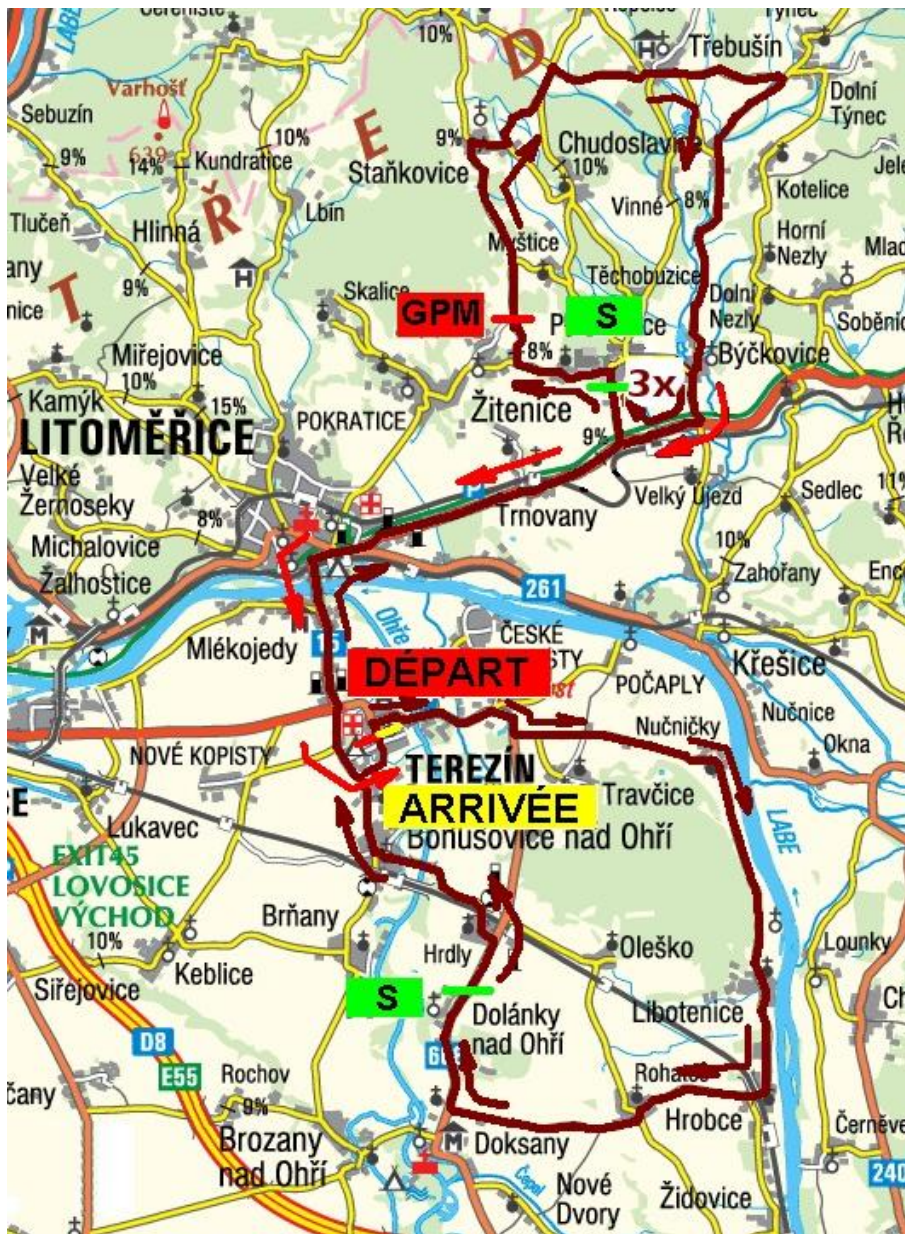

Stage map

Terežín
START

Terežín
FINISH

Stage profile

Last 3 km map

Terezín FINISH Last 3 km

Last 3 km profile

Dangerous points