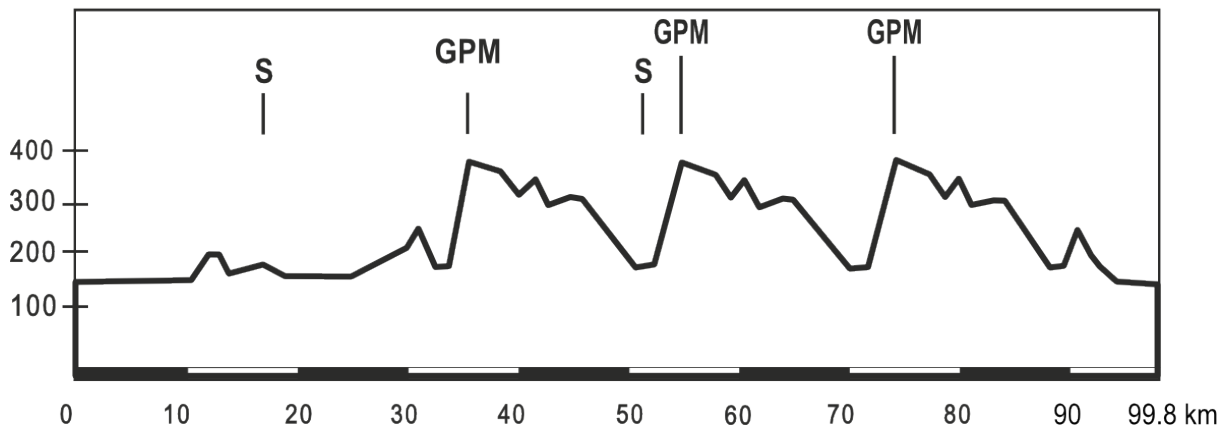

Stage map

Terežín
START

Terežín
FINISH

Stage profile

Last 3 km map

Terezín FINISH Last 3 km

Last 3 km profile

Dangerous points