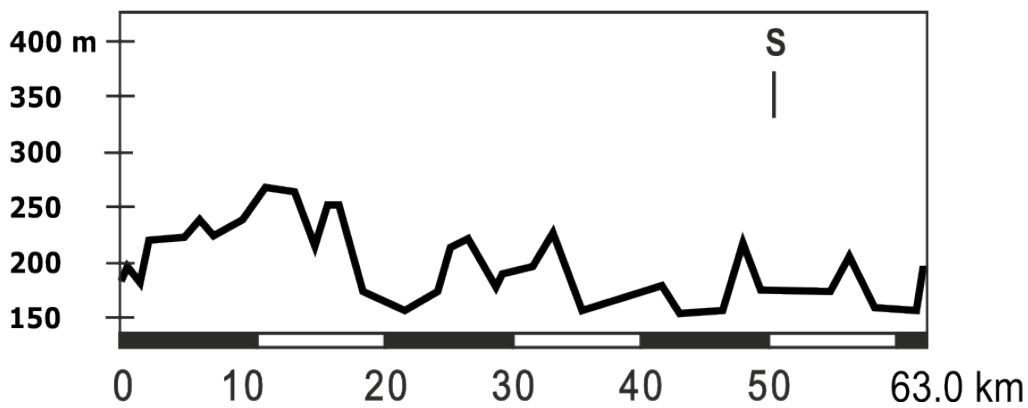

Roudnice n.L.
START

Roudnice n.L.
FINISH

Stage profile