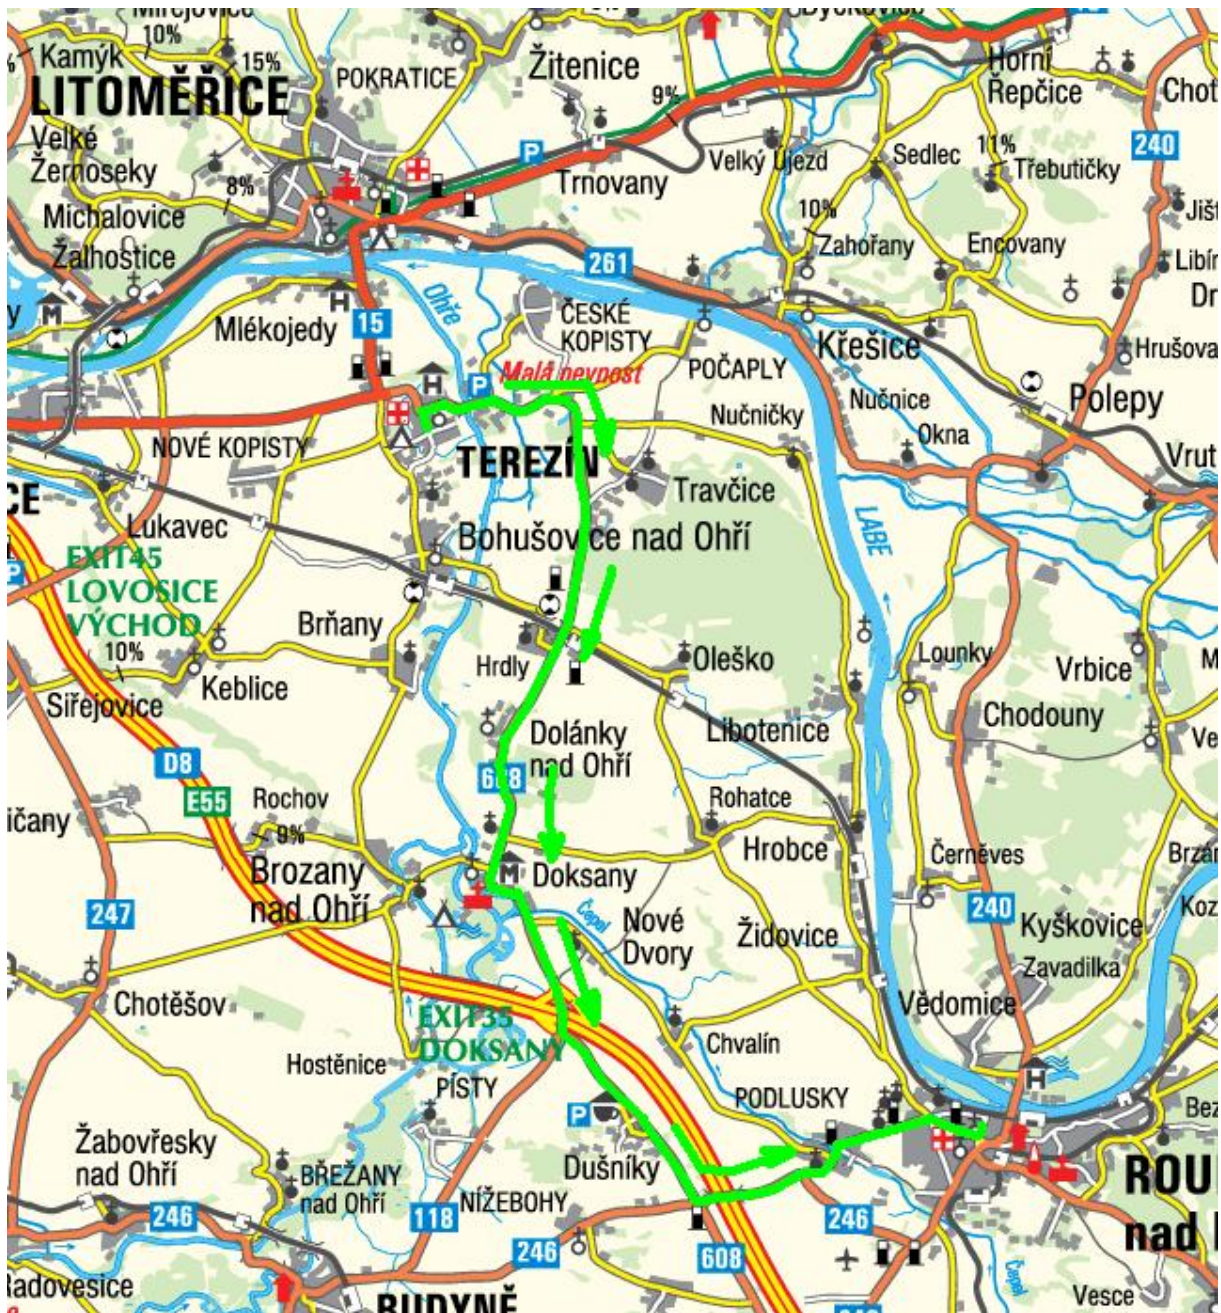

Stage map

Roudnice n.L.
START

Roudnice n.L.
FINISH

Stage profile

Last 3 km map

Roudnice n.L. FINISH Last 3 km

Last 3 km profile

Dangerous points

Map of access to start