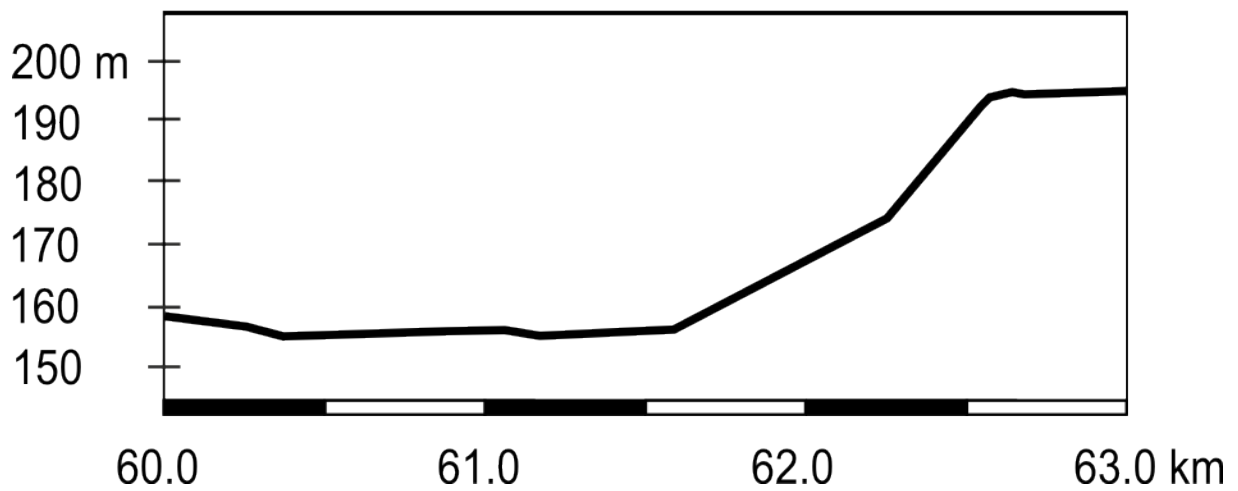

Stage map

Roudnice n.L.
START

Roudnice n.L.
FINISH

Stage profile

Last 3 km map

Roudnice n.L. FINISH Last 3 km

Last 3 km profile

Dangerous points

Map of access to start