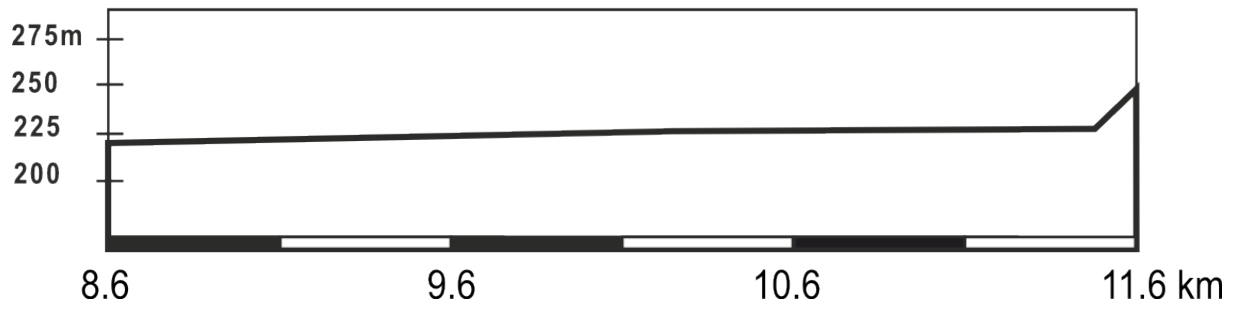

Stage map

Stage profile

Last 3 km map

Třebenice FINISH Last 3 km

Last 3 km profile

Dangerous points

Map of access to start