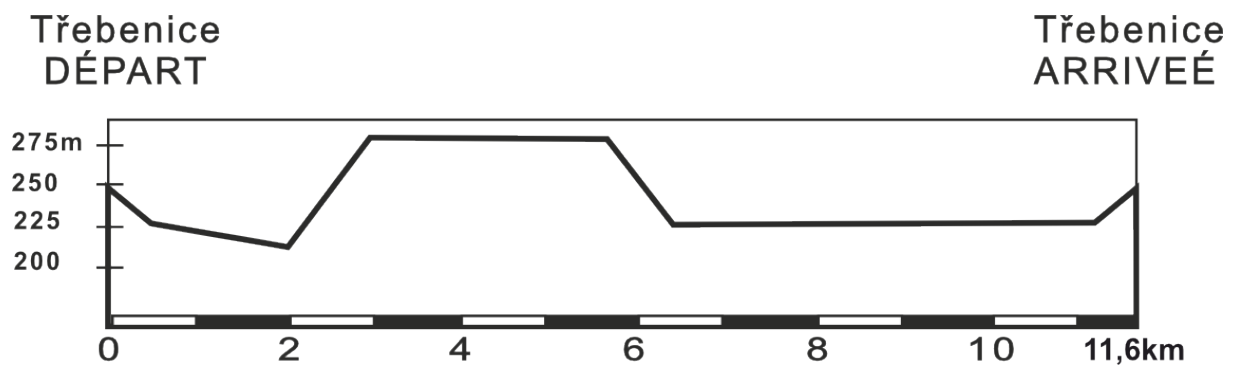

Stage 2a

Třebenice
individual time trial

START - Třebenice Paříkovo square	0.0	11.6	09:00
Chodovice	3.8	7.8	9:04 - 9:05
Sedlec	5.1	6.5	9:06 - 9:07
Úpohlavy	7.6	4.0	9:09 - 9:10
FINISH - Třebenice Paříkovo square	11.6	0.0	9:15 - 9:16

Stage map

Stage profile

Last 3 km map

Last 3 km profile

Dangerous points

Map of access to start