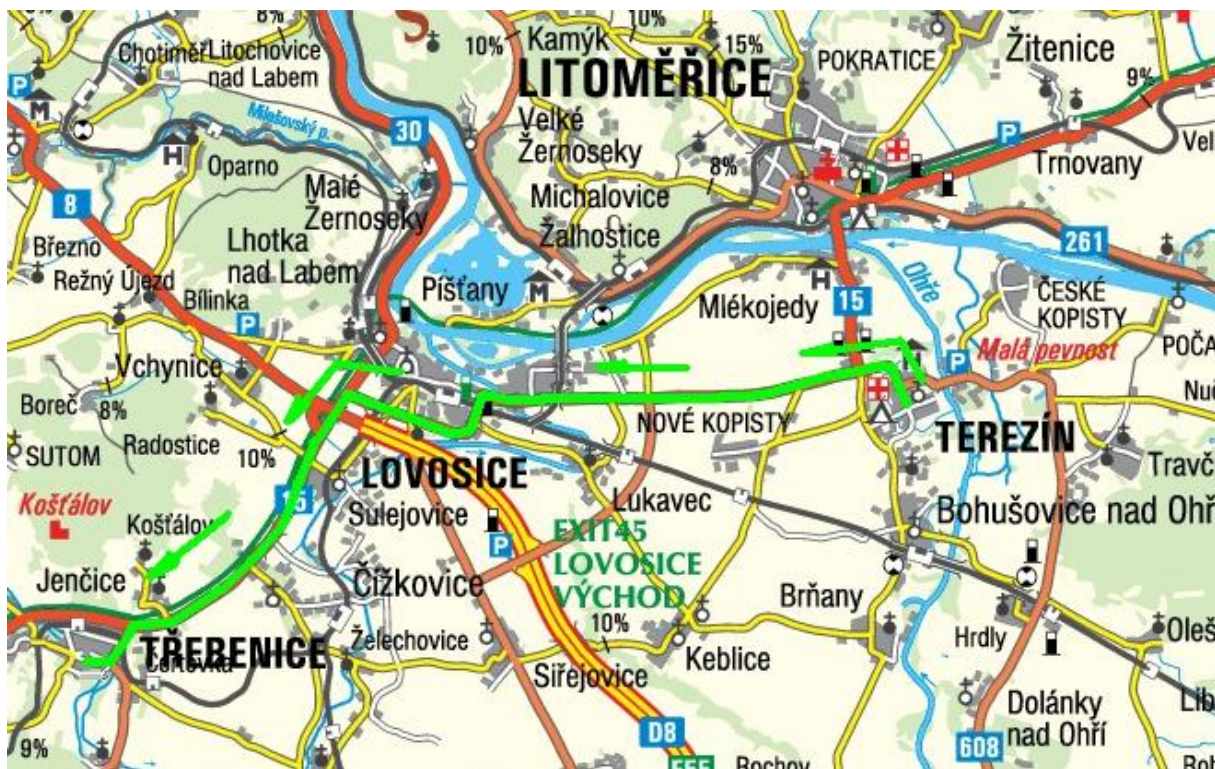

Stage 2a

Třebenice
individual time trial

START - Třebenice Paříkovo square	0.0	11.6	09:00
Chodovice	3.8	7.8	9:04 - 9:05
Sedlec	5.1	6.5	9:06 - 9:07
Úpohlavy	7.6	4.0	9:09 - 9:10
FINISH - Třebenice Paříkovo square	11.6	0.0	9:15 - 9:16

Stage map

Stage profile

Last 3 km map

Last 3 km profile

Dangerous points

Map of access to start