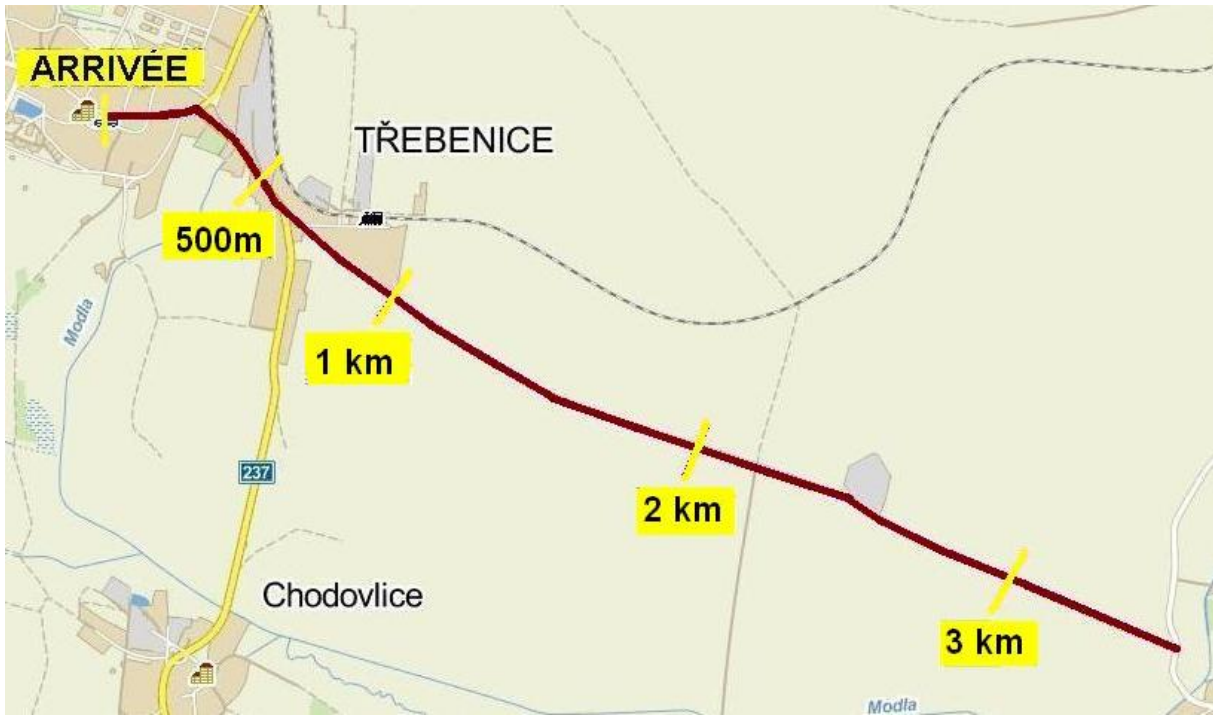

Stage 2a

Třebenice
individual time trial

START - Třebenice Paříkovo square	0.0	11.6	09:00
Chodovice	3.8	7.8	9:04 - 9:05
Sedlec	5.1	6.5	9:06 - 9:07
Úpohlavy	7.6	4.0	9:09 - 9:10
FINISH - Třebenice Paříkovo square	11.6	0.0	9:15 - 9:16

Stage map

Stage profile

Last 3 km map

Last 3 km profile

Dangerous points

Map of access to start