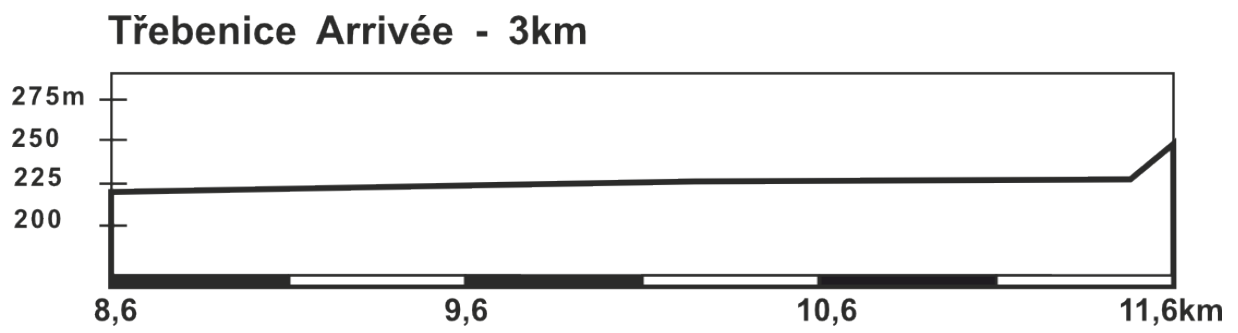

Stage 2a

Třebenice
individual time trial

START - Třebenice Paříkovo square	0.0	11.6	09:00
Chodovice	3.8	7.8	9:04 - 9:05
Sedlec	5.1	6.5	9:06 - 9:07
Úpohlavy	7.6	4.0	9:09 - 9:10
FINISH - Třebenice Paříkovo square	11.6	0.0	9:15 - 9:16

Stage map

Stage profile

Last 3 km map

Last 3 km profile

Dangerous points

Map of access to start