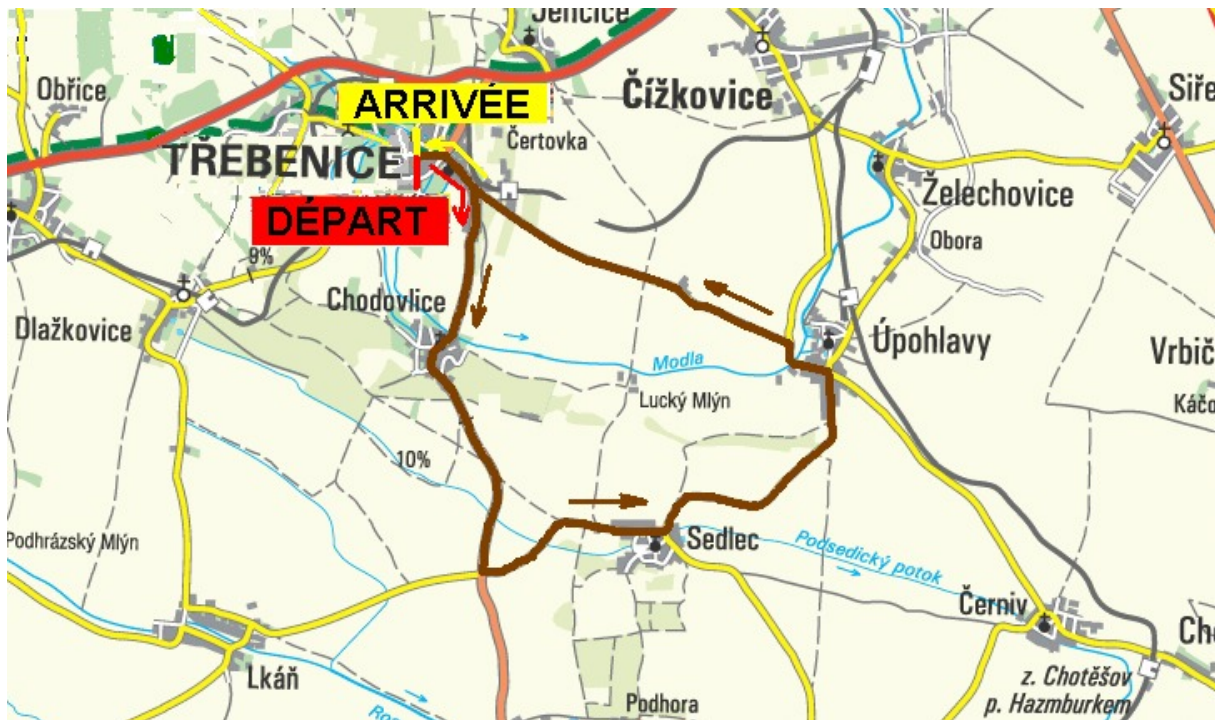

Stage 2a

Třebenice
individual time trial

START - Třebenice Paříkovo square	0.0	11.6	09:00
Chodovice	3.8	7.8	9:04 - 9:05
Sedlec	5.1	6.5	9:06 - 9:07
Úpohlavy	7.6	4.0	9:09 - 9:10
FINISH - Třebenice Paříkovo square	11.6	0.0	9:15 - 9:16

Stage map

Stage profile

Last 3 km map

Last 3 km profile

Dangerous points

Map of access to start