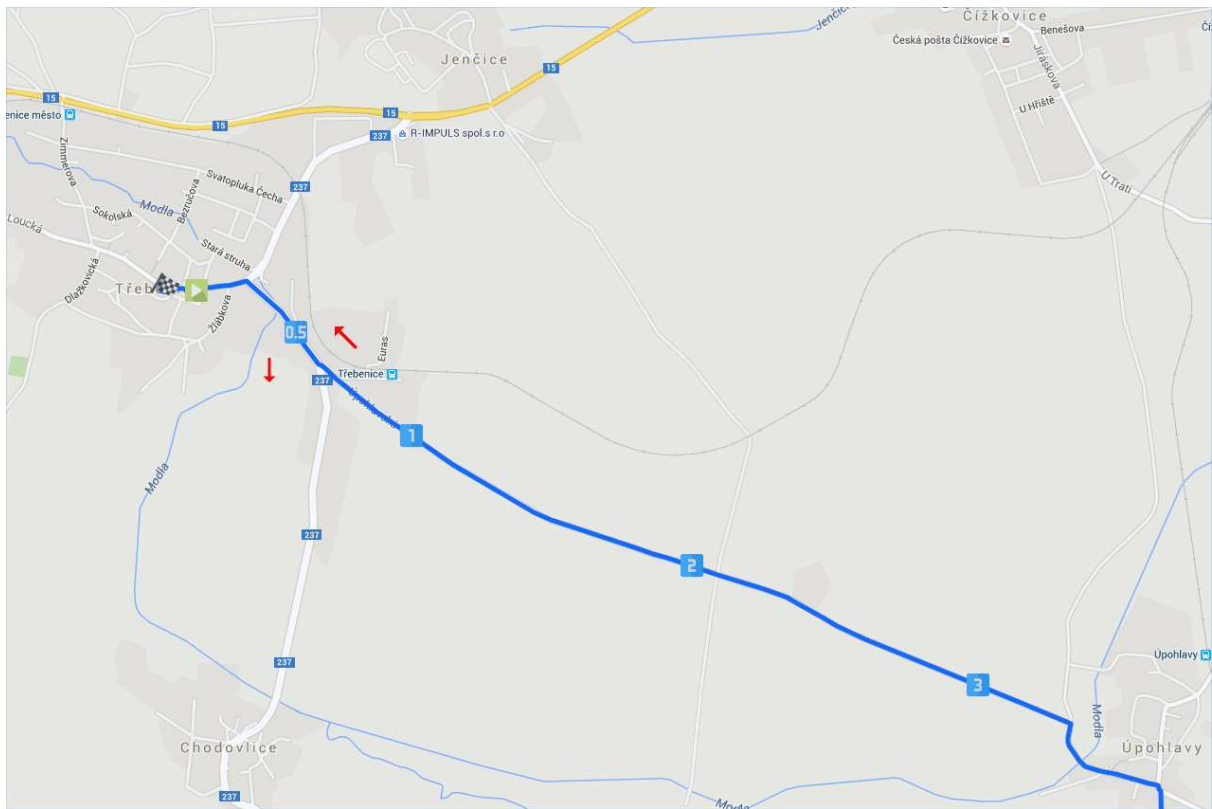

## Třebenice individual time trial

Location	Distance (km)	Remain (km)	Avg (46 kmh)	Avg (44 kmh)	Avg (42 kmh)
START - Třebenice Paříkovo square	0.0	11.2	09:00	09:00	09:00
Chodovlice	3.7	7.5	09:04	09:05	09:05
Sedlec	4.9	6.3	09:06	09:06	09:07
Úpohlavy	7.3	3.9	09:09	09:10	09:10
FINISH - first rider - Třebenice Paříkovo square	11.2	0.0	09:14	09:15	09:16

Stage map

Stage profile

Last 3 km map

### Třebenice FINISH Last 3 km

Last 3 km profile

Dangerous points

Access to the start

Detailed map of the start area

Detailed map of the finish area