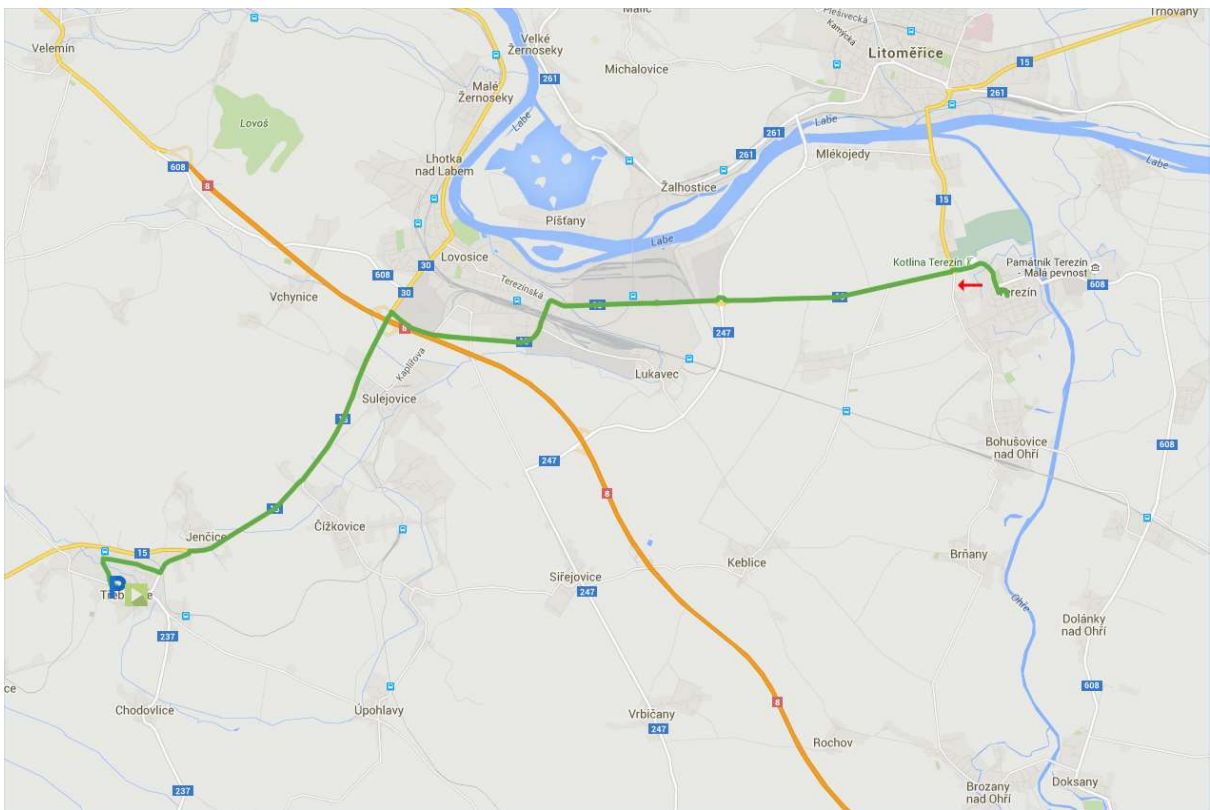

## Třebenice individual time trial

Location	Distance (km)	Remain (km)	Avg (46 kmh)	Avg (44 kmh)	Avg (42 kmh)
START - Třebenice Paříkovo square	0.0	11.2	09:00	09:00	09:00
Chodovlice	3.7	7.5	09:04	09:05	09:05
Sedlec	4.9	6.3	09:06	09:06	09:07
Úpohlavy	7.3	3.9	09:09	09:10	09:10
FINISH - first rider - Třebenice Paříkovo square	11.2	0.0	09:14	09:15	09:16

Stage map

Stage profile

Last 3 km map

### Třebenice FINISH Last 3 km

Last 3 km profile

Dangerous points

Access to the start

Detailed map of the start area

Detailed map of the finish area