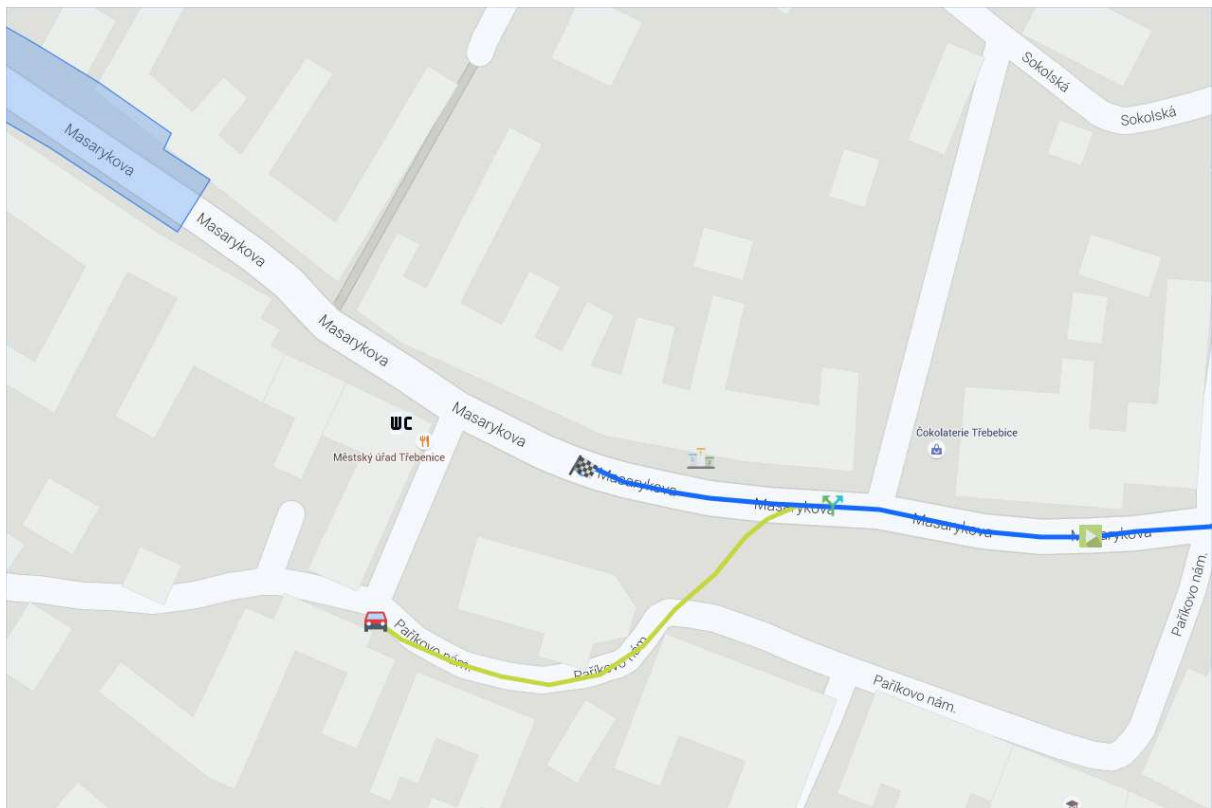

## Třebenice individual time trial

Location	Distance (km)	Remain (km)	Avg (46 kmh)	Avg (44 kmh)	Avg (42 kmh)
START - Třebenice Paříkovo square	0.0	11.2	09:00	09:00	09:00
Chodovlice	3.7	7.5	09:04	09:05	09:05
Sedlec	4.9	6.3	09:06	09:06	09:07
Úpohlavy	7.3	3.9	09:09	09:10	09:10
FINISH - first rider - Třebenice Paříkovo square	11.2	0.0	09:14	09:15	09:16

Stage map

Stage profile

Last 3 km map

### Třebenice FINISH Last 3 km

Last 3 km profile

Dangerous points

Access to the start

Detailed map of the start area

Detailed map of the finish area