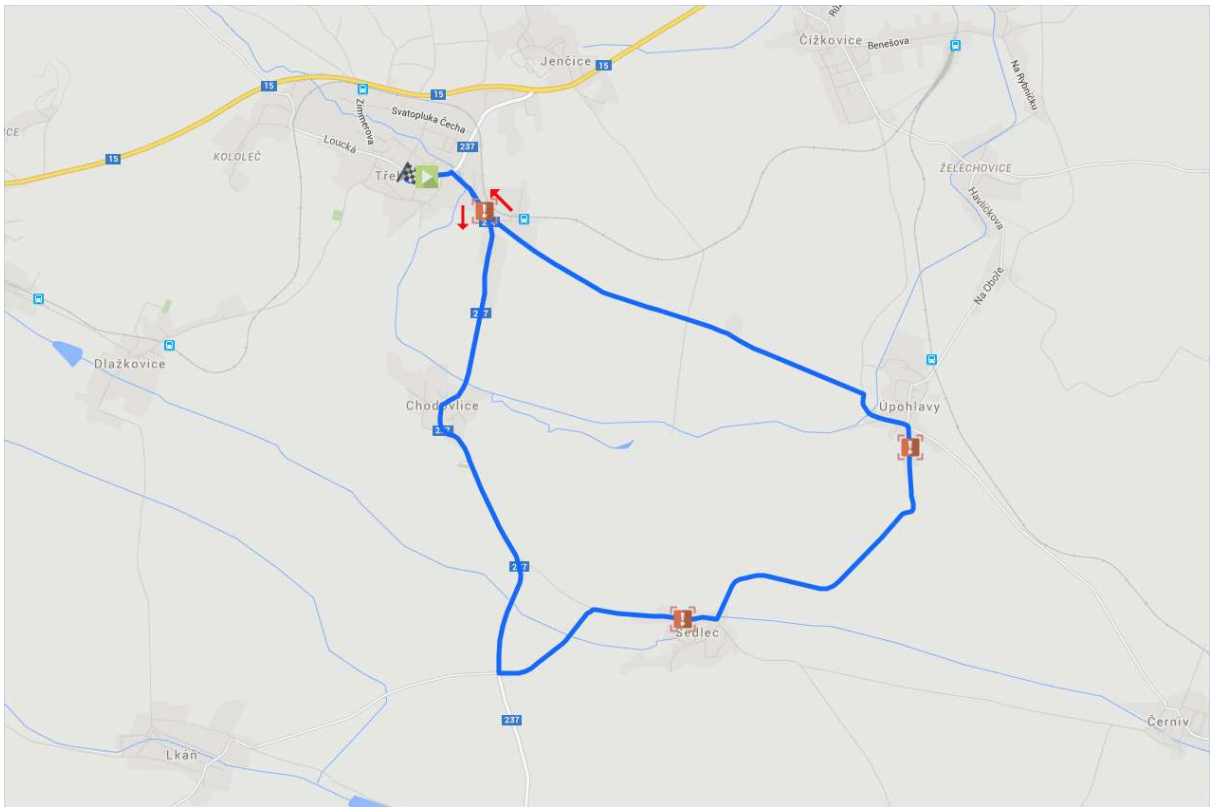

## Třebenice individual time trial

Location	Distance (km)	Remain (km)	Avg (46 kmh)	Avg (44 kmh)	Avg (42 kmh)
START - Třebenice Paříkovo square	0.0	11.2	09:00	09:00	09:00
Chodovlice	3.7	7.5	09:04	09:05	09:05
Sedlec	4.9	6.3	09:06	09:06	09:07
Úpohlavy	7.3	3.9	09:09	09:10	09:10
FINISH - first rider - Třebenice Paříkovo square	11.2	0.0	09:14	09:15	09:16

Stage map

Stage profile

Last 3 km map

### Třebenice FINISH Last 3 km

Last 3 km profile

Dangerous points

Access to the start

Detailed map of the start area

Detailed map of the finish area