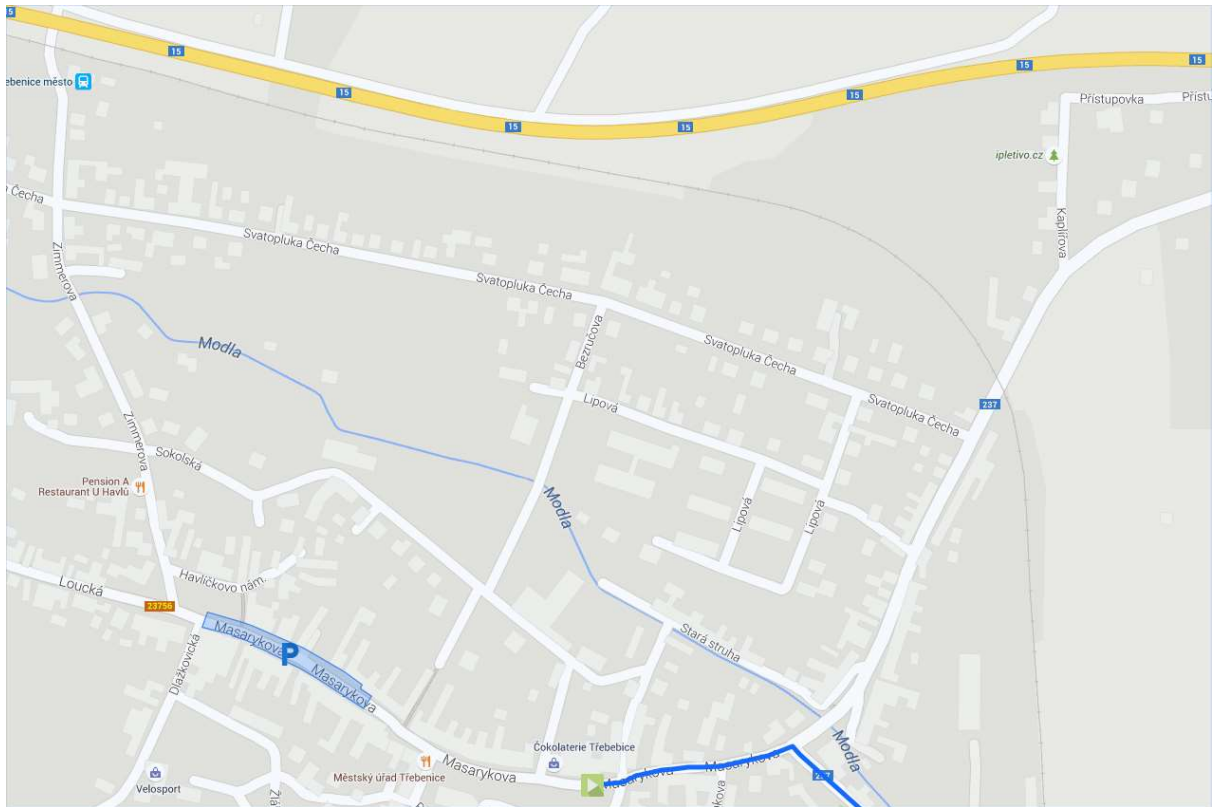

Stage map

Stage profile

Last 3 km map

### Třebenice FINISH Last 3 km

Last 3 km profile

Dangerous points

Access to the start

Detailed map of the start area

Detailed map of the finish area