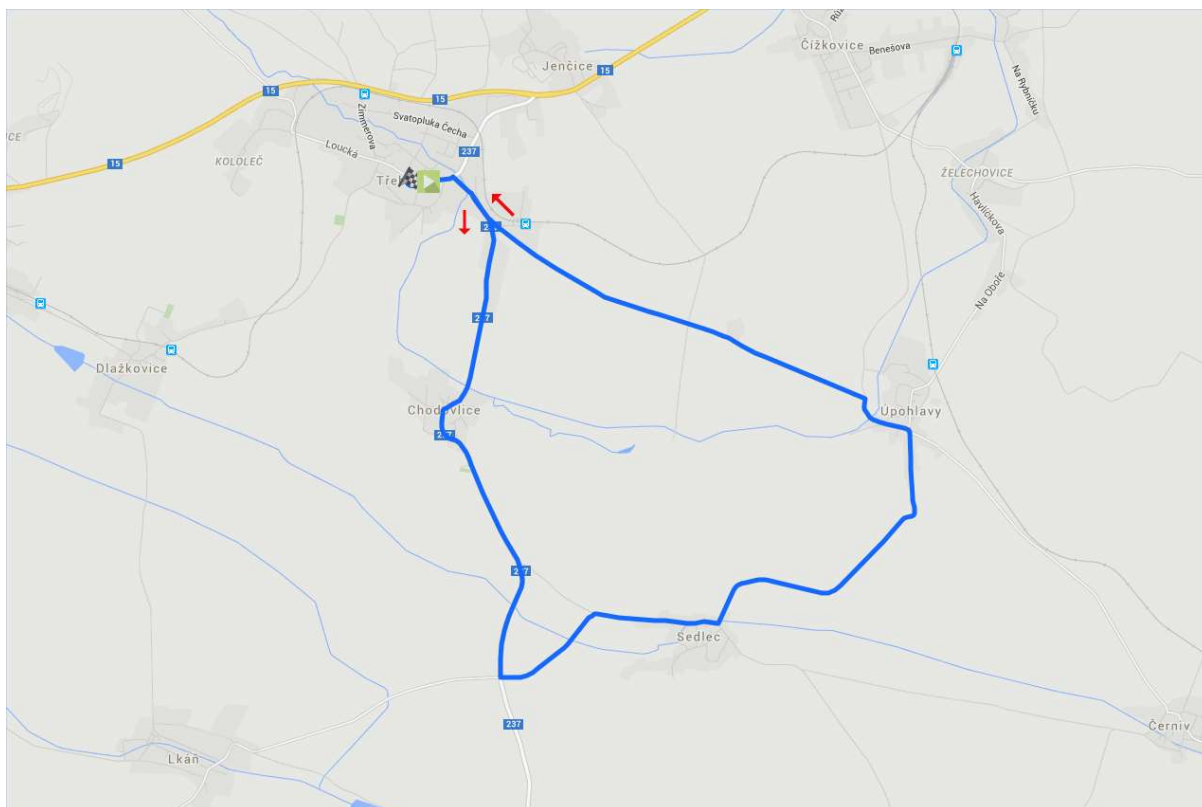

### Stage 2a

## Třebenice individual time trial

Location	Distance (km)	Remain (km)	Avg (46 kmh)	Avg (44 kmh)	Avg (42 kmh)
START - Třebenice Paříkovo square	0.0	11.2	09:00	09:00	09:00
Chodovlice	3.7	7.5	09:04	09:05	09:05
Sedlec	4.9	6.3	09:06	09:06	09:07
Úpohlavy	7.3	3.9	09:09	09:10	09:10
FINISH - first rider - Třebenice Paříkovo square	11.2	0.0	09:14	09:15	09:16

Stage map

Stage profile

Last 3 km map

### Třebenice FINISH Last 3 km

Last 3 km profile

Dangerous points

Access to the start

Detailed map of the start area

Detailed map of the finish area