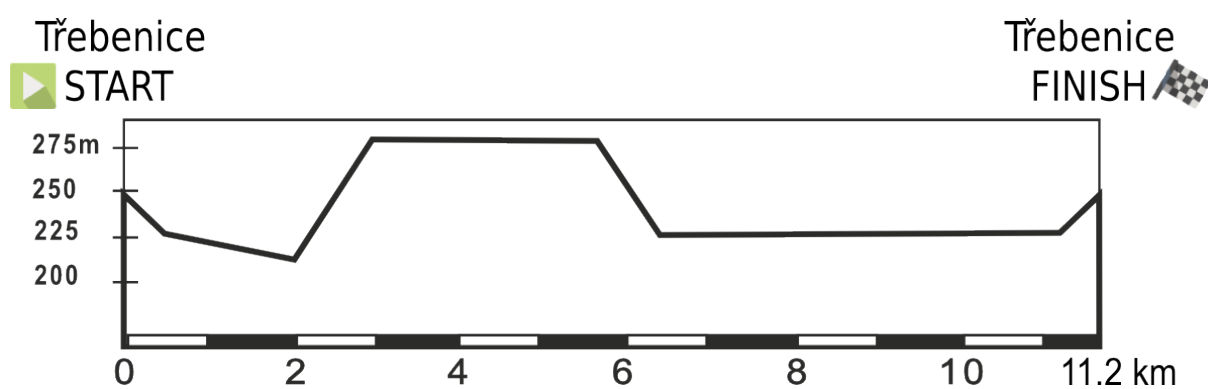

Stage 2a

Třebenice

individual time trial

| | | | |
|---|-------------|-------------|--------------------|
| START - Třebenice Paříkovo square | 0.0 | 11.2 | 09:00 |
| Chodovlice | 3.7 | 7.5 | 9:04 - 9:05 |
| Sedlec | 4.9 | 6.3 | 9:06 - 9:07 |
| Úpohlavy | 7.3 | 3.9 | 9:09 - 9:10 |
| FINISH - Třebenice Paříkovo square | 11.2 | 0.0 | 9:14 - 9:16 |

Stage map

Stage profile

Last 3 km map

Třebenice FINISH Last 3 km

Last 3 km profile

Dangerous points

Access to start

Detailed map of start area

Detailed map of finish area