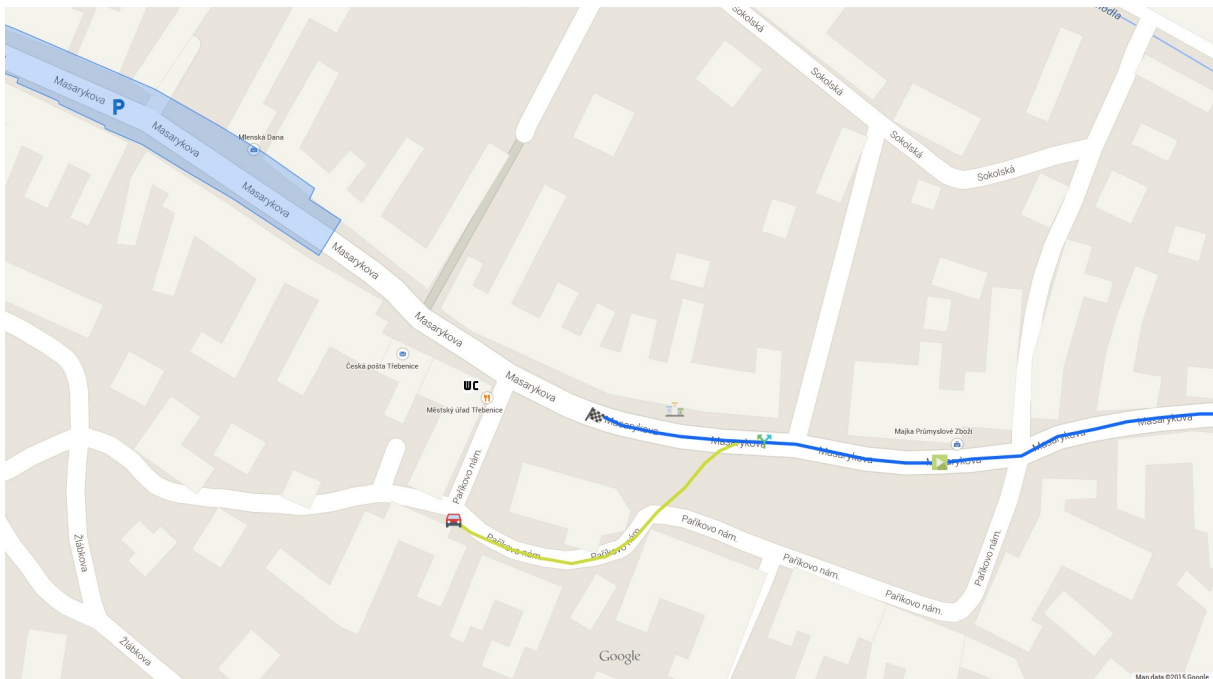

Stage 2a

Třebenice

individual time trial

| | | | |
|---|-------------|-------------|--------------------|
| START - Třebenice Paříkovo square | 0.0 | 11.2 | 09:00 |
| Chodovlice | 3.7 | 7.5 | 9:04 - 9:05 |
| Sedlec | 4.9 | 6.3 | 9:06 - 9:07 |
| Úpohlavy | 7.3 | 3.9 | 9:09 - 9:10 |
| FINISH - Třebenice Paříkovo square | 11.2 | 0.0 | 9:14 - 9:16 |

Stage map

Stage profile

Last 3 km map

Třebenice FINISH Last 3 km

Last 3 km profile

Dangerous points

Access to start

Detailed map of start area

Detailed map of finish area