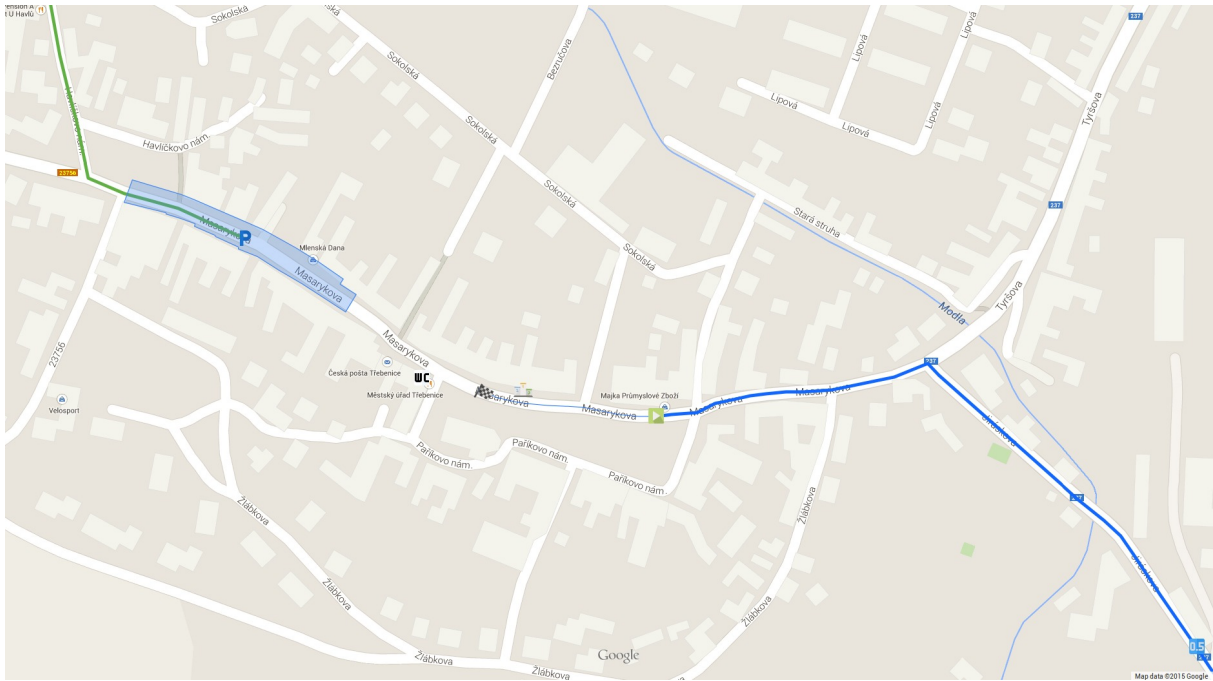

Stage 2a

Třebenice

individual time trial

| | | | |
|---|-------------|-------------|--------------------|
| START - Třebenice Paříkovo square | 0.0 | 11.2 | 09:00 |
| Chodovlice | 3.7 | 7.5 | 9:04 - 9:05 |
| Sedlec | 4.9 | 6.3 | 9:06 - 9:07 |
| Úpohlavy | 7.3 | 3.9 | 9:09 - 9:10 |
| FINISH - Třebenice Paříkovo square | 11.2 | 0.0 | 9:14 - 9:16 |

Stage map

Stage profile

Last 3 km map

Třebenice FINISH Last 3 km

Last 3 km profile

Dangerous points

Access to start

Detailed map of start area

Detailed map of finish area