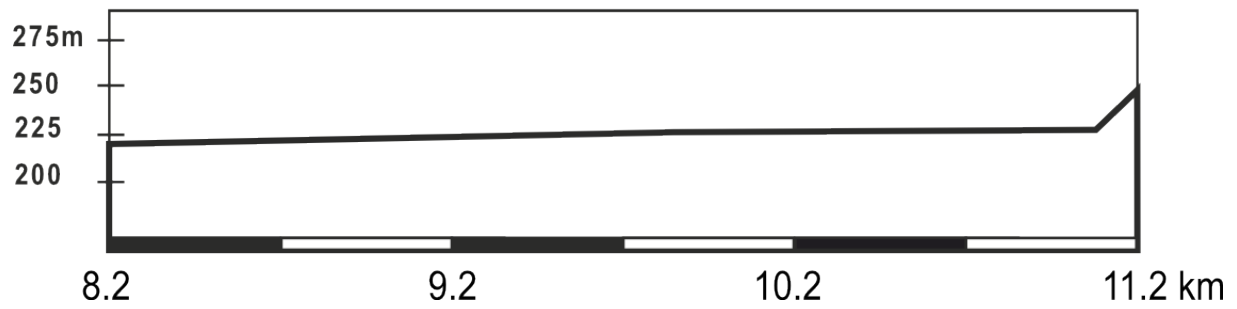

Stage map

Stage profile

Last 3 km map

Třebenice FINISH Last 3 km

Last 3 km profile

Dangerous points

Access to start

Detailed map of start area

Detailed map of finish area