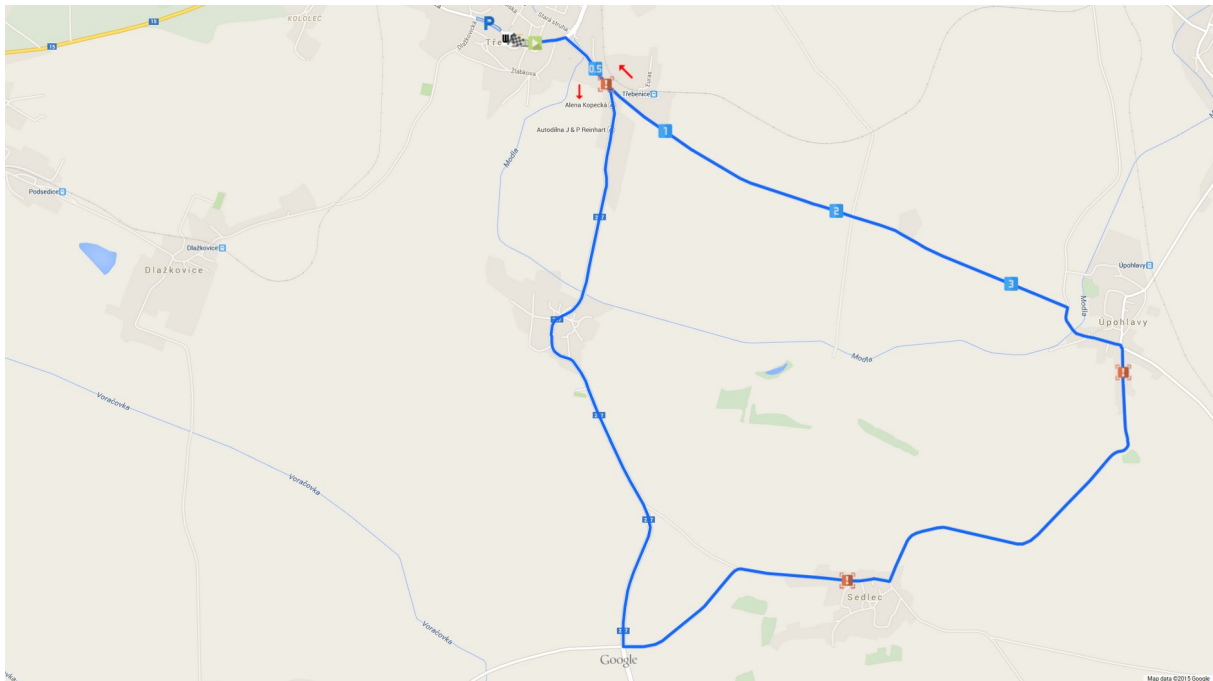

Stage 2a

Třebenice

individual time trial

| | | | |
|---|-------------|-------------|--------------------|
| START - Třebenice Paříkovo square | 0.0 | 11.2 | 09:00 |
| Chodovlice | 3.7 | 7.5 | 9:04 - 9:05 |
| Sedlec | 4.9 | 6.3 | 9:06 - 9:07 |
| Úpohlavy | 7.3 | 3.9 | 9:09 - 9:10 |
| FINISH - Třebenice Paříkovo square | 11.2 | 0.0 | 9:14 - 9:16 |

Stage map

Stage profile

Last 3 km map

Třebenice FINISH Last 3 km

Last 3 km profile

Dangerous points

Access to start

Detailed map of start area

Detailed map of finish area