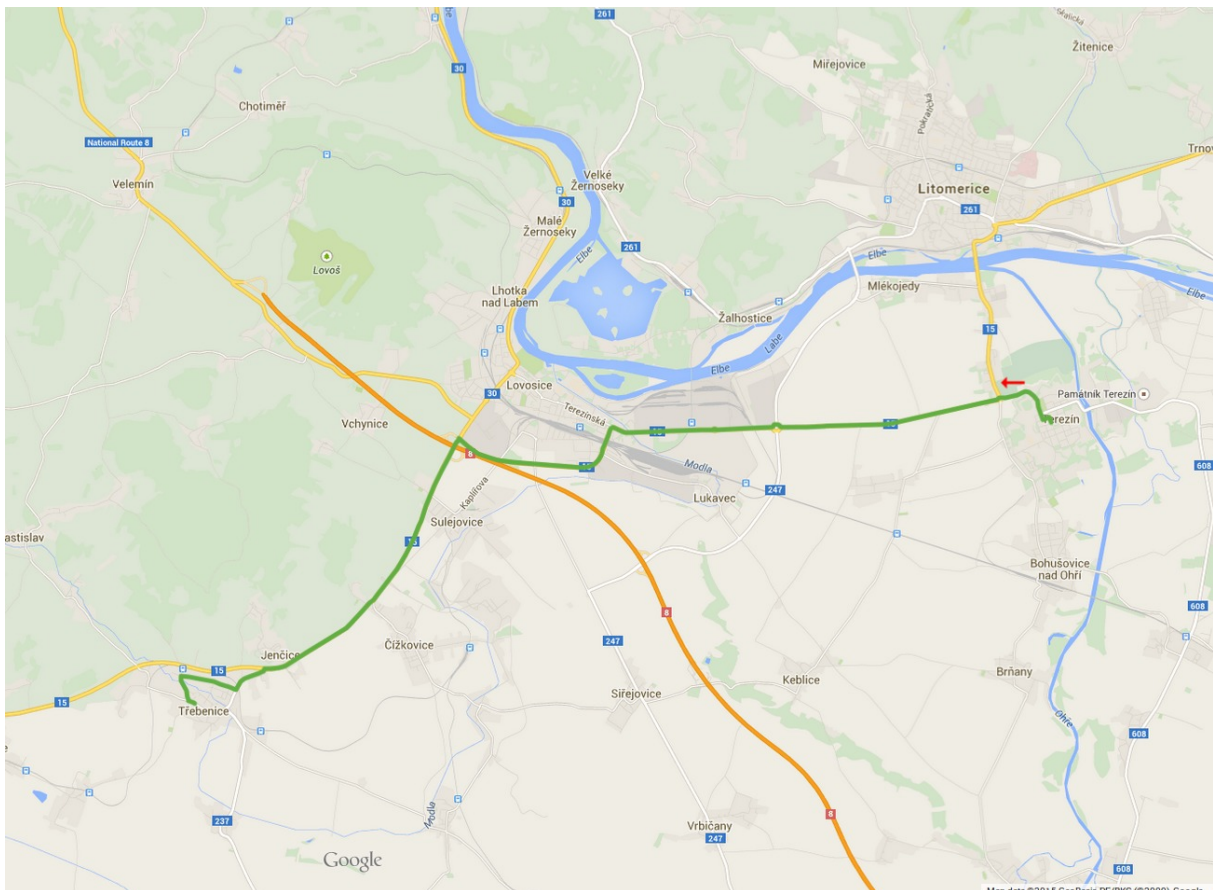

Stage 2a

Třebenice

individual time trial

| | | | |
|---|-------------|-------------|--------------------|
| START - Třebenice Paříkovo square | 0.0 | 11.2 | 09:00 |
| Chodovlice | 3.7 | 7.5 | 9:04 - 9:05 |
| Sedlec | 4.9 | 6.3 | 9:06 - 9:07 |
| Úpohlavy | 7.3 | 3.9 | 9:09 - 9:10 |
| FINISH - Třebenice Paříkovo square | 11.2 | 0.0 | 9:14 - 9:16 |

Stage map

Stage profile

Last 3 km map

Třebenice FINISH Last 3 km

Last 3 km profile

Dangerous points

Access to start

Detailed map of start area

Detailed map of finish area