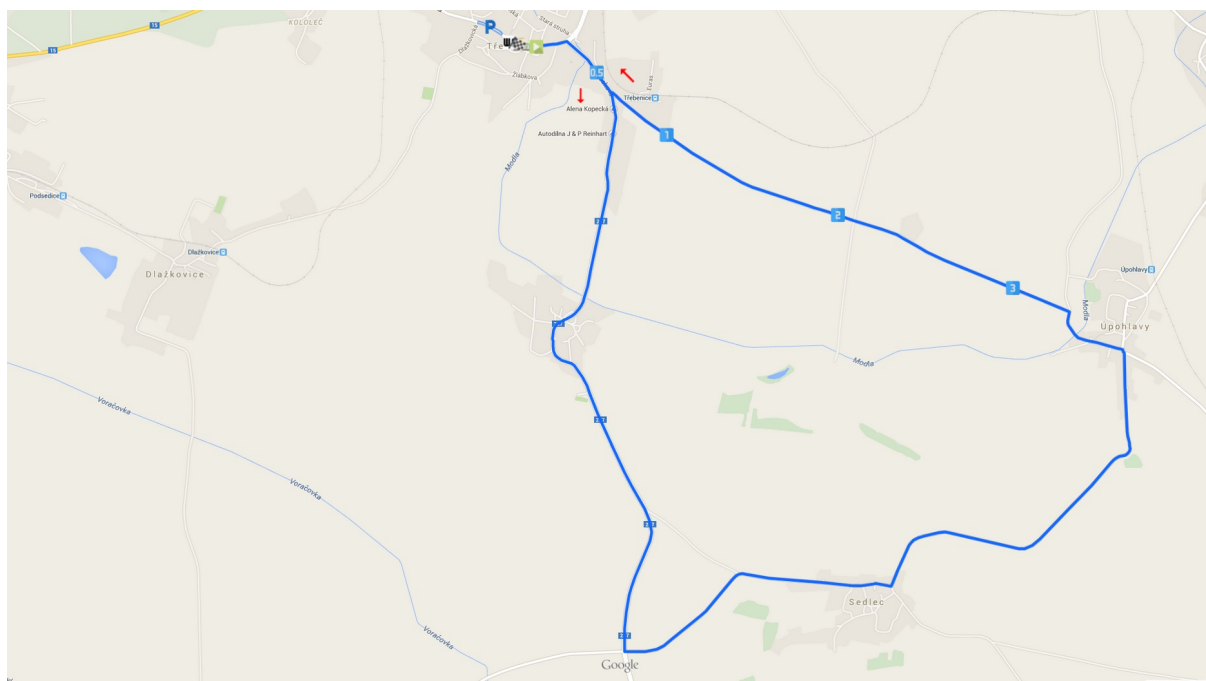

Stage 2a

Třebenice

individual time trial

| | | | |
|---|-------------|-------------|--------------------|
| START - Třebenice Paříkovo square | 0.0 | 11.2 | 09:00 |
| Chodovlice | 3.7 | 7.5 | 9:04 - 9:05 |
| Sedlec | 4.9 | 6.3 | 9:06 - 9:07 |
| Úpohlavy | 7.3 | 3.9 | 9:09 - 9:10 |
| FINISH - Třebenice Paříkovo square | 11.2 | 0.0 | 9:14 - 9:16 |

Stage map

Stage profile

Last 3 km map

Třebenice FINISH Last 3 km

Last 3 km profile

Dangerous points

Access to start

Detailed map of start area

Detailed map of finish area