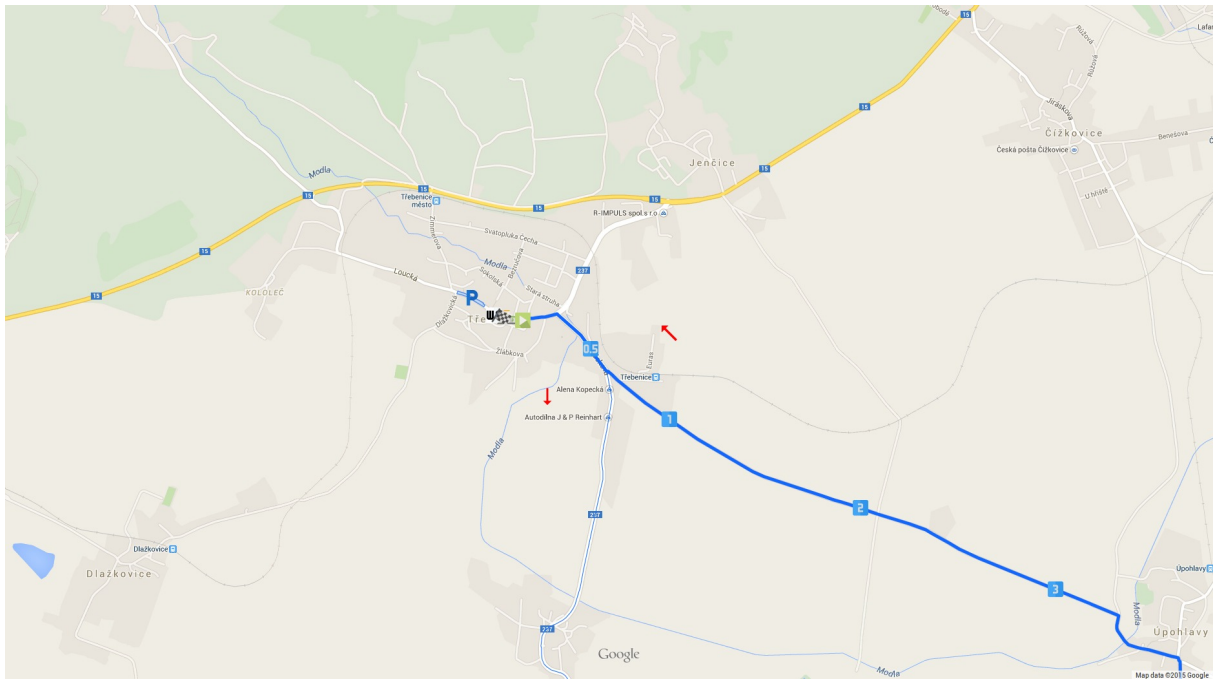

Stage 2a

Třebenice

individual time trial

| | | | |
|---|-------------|-------------|--------------------|
| START - Třebenice Paříkovo square | 0.0 | 11.2 | 09:00 |
| Chodovlice | 3.7 | 7.5 | 9:04 - 9:05 |
| Sedlec | 4.9 | 6.3 | 9:06 - 9:07 |
| Úpohlavy | 7.3 | 3.9 | 9:09 - 9:10 |
| FINISH - Třebenice Paříkovo square | 11.2 | 0.0 | 9:14 - 9:16 |

Stage map

Stage profile

Last 3 km map

Třebenice FINISH Last 3 km

Last 3 km profile

Dangerous points

Access to start

Detailed map of start area

Detailed map of finish area